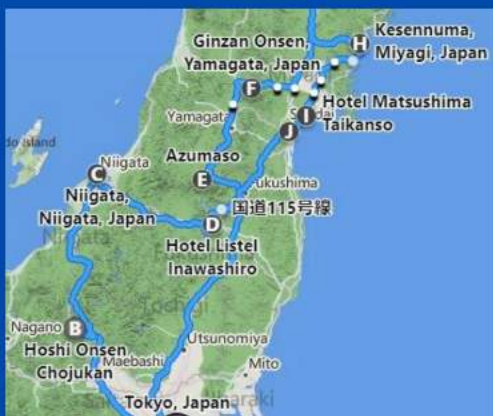

TEL: 808-922-2211
HNL.OUTBOUND@HIS-WORLD.COM

ALA MOANA CENTER
FIRST FLOOR (STREET LEVEL)
HISHAWAII.NET

TOHOKU SAKURA TOUR

*Sansai wild vegetable
picking & eating*

*Kiyotsukyo
"Light Cave"*

*Senbei making
experience*

*Echigo Hillside
Flower Park*

Tour Includes

10 nights hotel - 26 meals - Onsen (hot springs) - WiFi router
Unique activities & experiences - and much more!

*Geibikei Gorge
river cruise*

*Kesenuma Tsunami
Memorial Park*

*Homare Sake Brewery
& Japanese garden*

*Wanko Soba
experience*

Tour map

Itinerary Highlights

Minakami Onsen - Niigata - Tsuruga Castle
Yamagata - Ginzan Onsen - Hanamaki Onsen
Kitakami - Matsushima Bay - Sendai - Tokyo
and more!