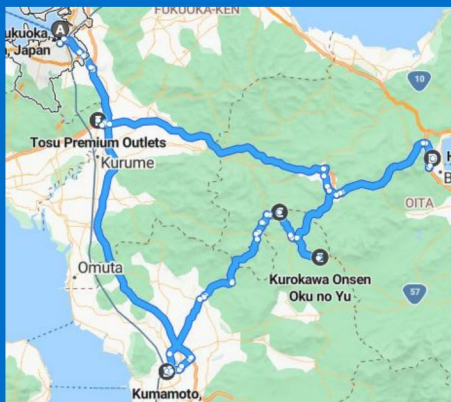

**FUKUOKA - KUMAMOTO - OKINAWA**

*Coral Dyeing experience*

*World Heritage Site Shuri Castle*

## Tour map

*Kyushu Map*

*Okinawa Map*